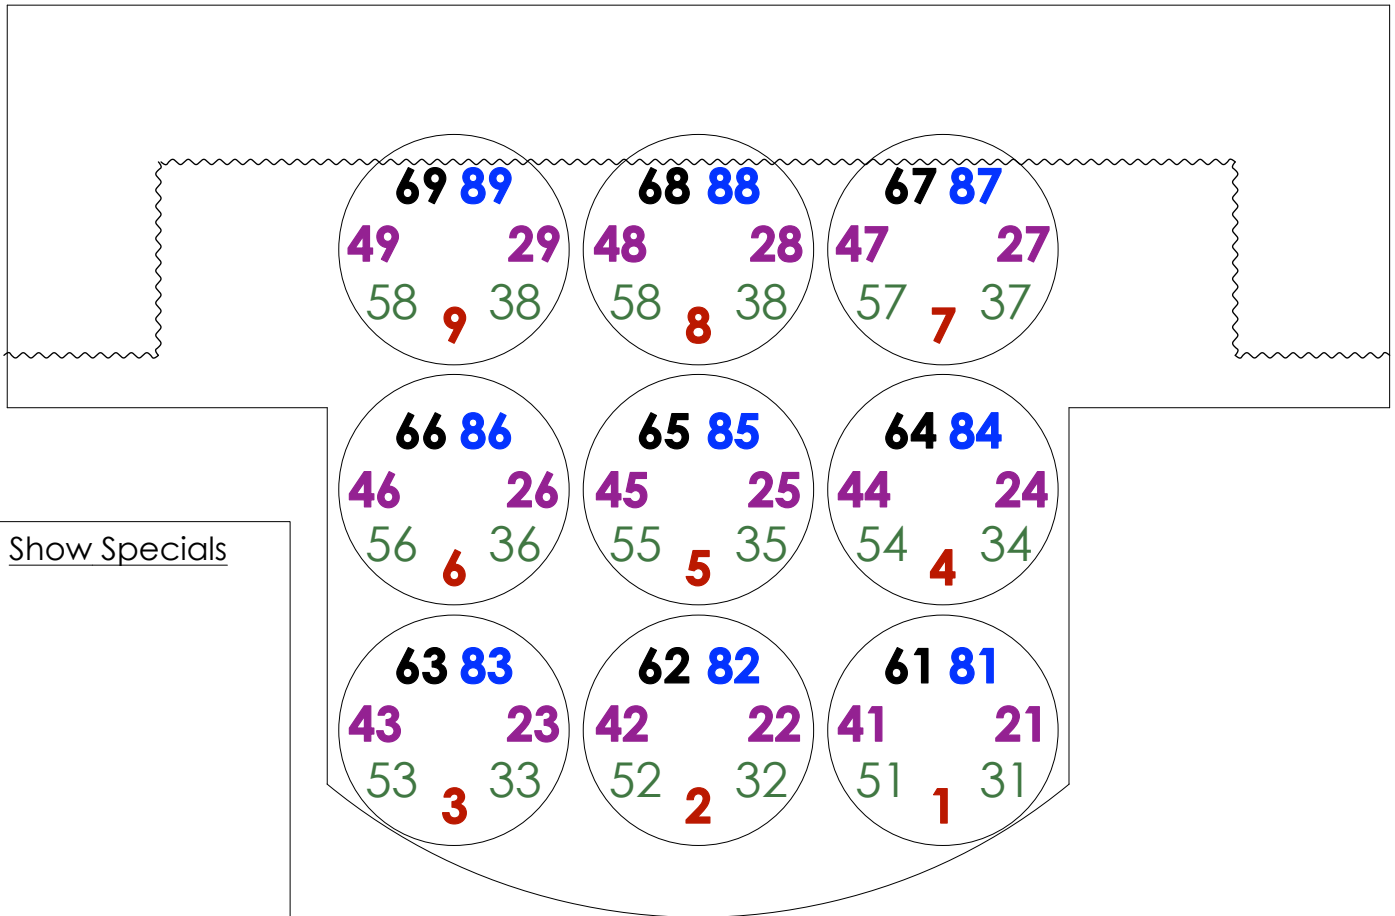

Magic Sheet

Organized by System

Tawes Repertory Plot

Washington College

Show Specials

Rep Specials
ASL Special \: 91
ASL Special /: 92

House & Works
Works Front: 93
Works Sides ><: 94
Works Backs: 95
House Center: 96
House Sides: 97
House Stage: 98
House Tunnel: 99
Stair LEDs: 100

Magic Sheet

Organized by Area

Tawes Repertory Plot

Washington College

Show Specials

Specials
**ASL Special **: 91
ASL Special /: 92

House & Works
Works Front: 93
Works Sides ><: 94
Works Backs: 95
House Center: 96
House Sides: 97
House Stage: 98
House Tunnel: 99
Stair LEDs: 100