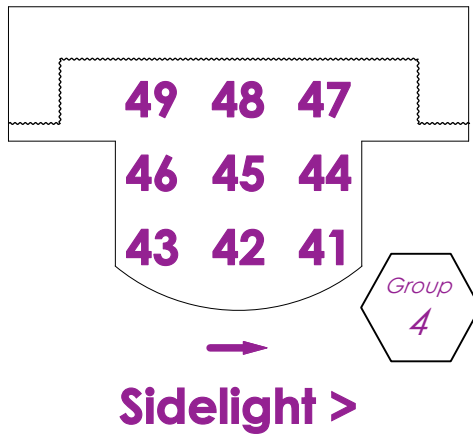

Magic Sheet

Organized by System

Tawes Repertory Plot

Washington College

Show Specials

Rep Specials
ASL Special \: 91
ASL Special /: 92

House & Works
Works Front: 93
Works Sides ><: 94
Works Backs: 95
House Center: 96
House Sides: 97
House Stage: 98
House Tunnel: 99
Stair LEDs: 100

Magic Sheet

Organized by Area

Tawes Repertory Plot

Washington College

Show Specials

Specials
**ASL Special **: 91
ASL Special /: 92

House & Works
Works Front: 93
Works Sides ><: 94
Works Backs: 95
House Center: 96
House Sides: 97
House Stage: 98
House Tunnel: 99
Stair LEDs: 100