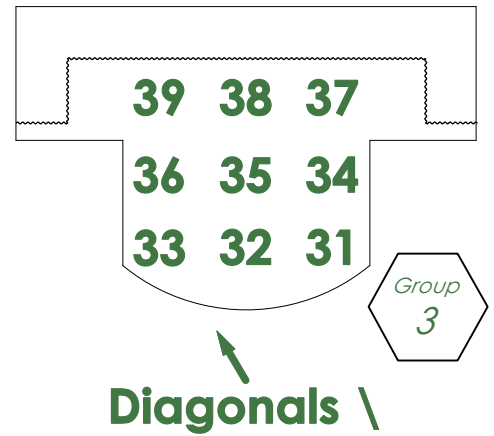

Magic Sheet

Organized by System

Tawes Repertory Plot

Washington College

Show Specials

Rep Specials
ASL Special \: 91
ASL Special /: 92

House & Works
Works Front: 93
Works Sides ><: 94
Works Backs: 95
House Center: 96
House Sides: 97
House Stage: 98
House Tunnel: 99
Stair LEDs: 100

Magic Sheet

Organized by Area

Tawes Repertory Plot

Washington College

Show Specials

Specials
**ASL Special **: 91
ASL Special /: 92

House & Works
Works Front: 93
Works Sides ><: 94
Works Backs: 95
House Center: 96
House Sides: 97
House Stage: 98
House Tunnel: 99
Stair LEDs: 100