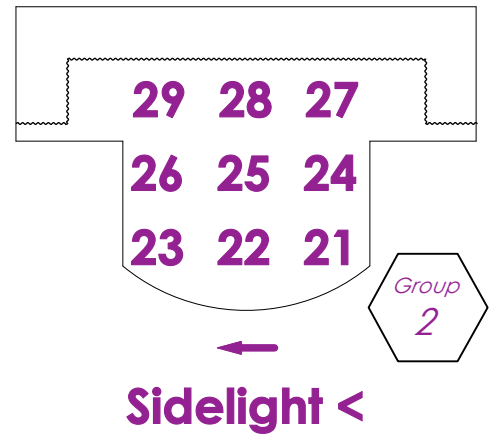

Magic Sheet

Organized by System

Tawes Repertory Plot

Washington College

Show Specials

Rep Specials
ASL Special \: 91
ASL Special /: 92

House & Works
Works Front: 93
Works Sides ><: 94
Works Backs: 95
House Center: 96
House Sides: 97
House Stage: 98
House Tunnel: 99
Stair LEDs: 100

Magic Sheet

Organized by Area

Tawes Repertory Plot

Washington College

Show Specials

Specials
**ASL Special **: 91
ASL Special /: 92

House & Works
Works Front: 93
Works Sides ><: 94
Works Backs: 95
House Center: 96
House Sides: 97
House Stage: 98
House Tunnel: 99
Stair LEDs: 100