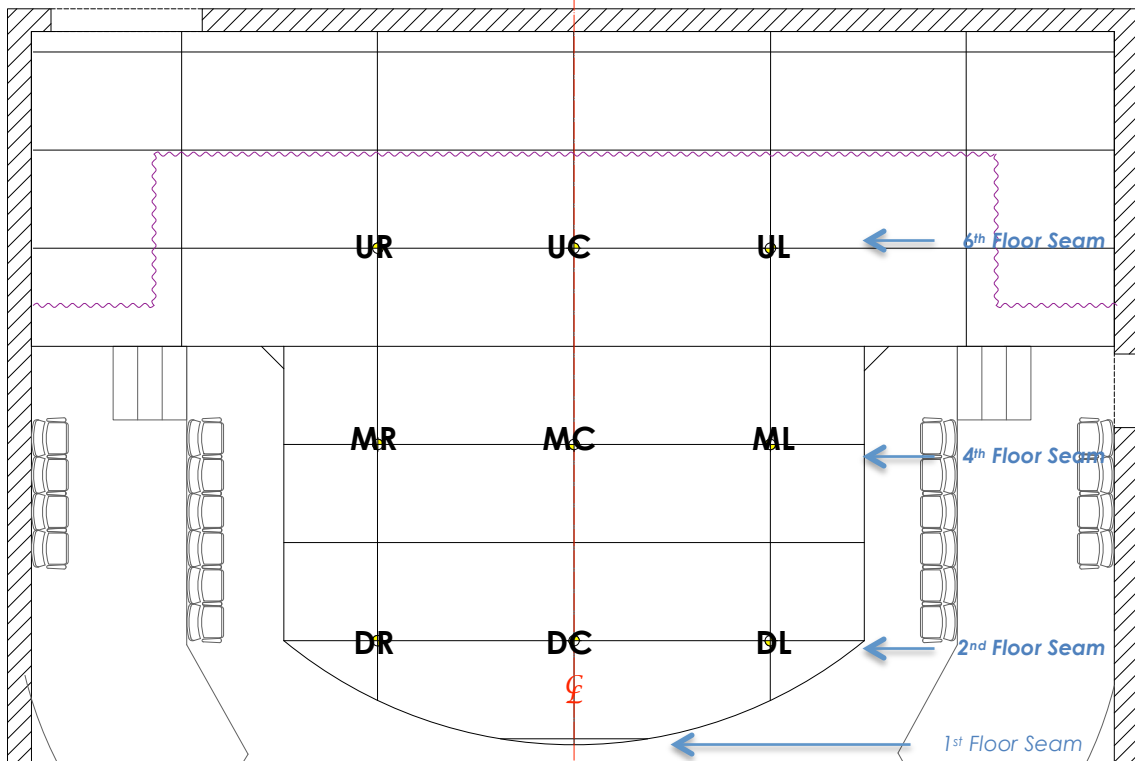

# Tawes Rep Light Plot

## Focus Area Map

\*Rectangles indicate layout of 4x8 masonite floor boards.

All lights are focused with hotspot at **face-height**  
for a person approx. 5'9" standing in the designated spot.

Shutter cuts and other details for each light are noted in the Focus Charts.